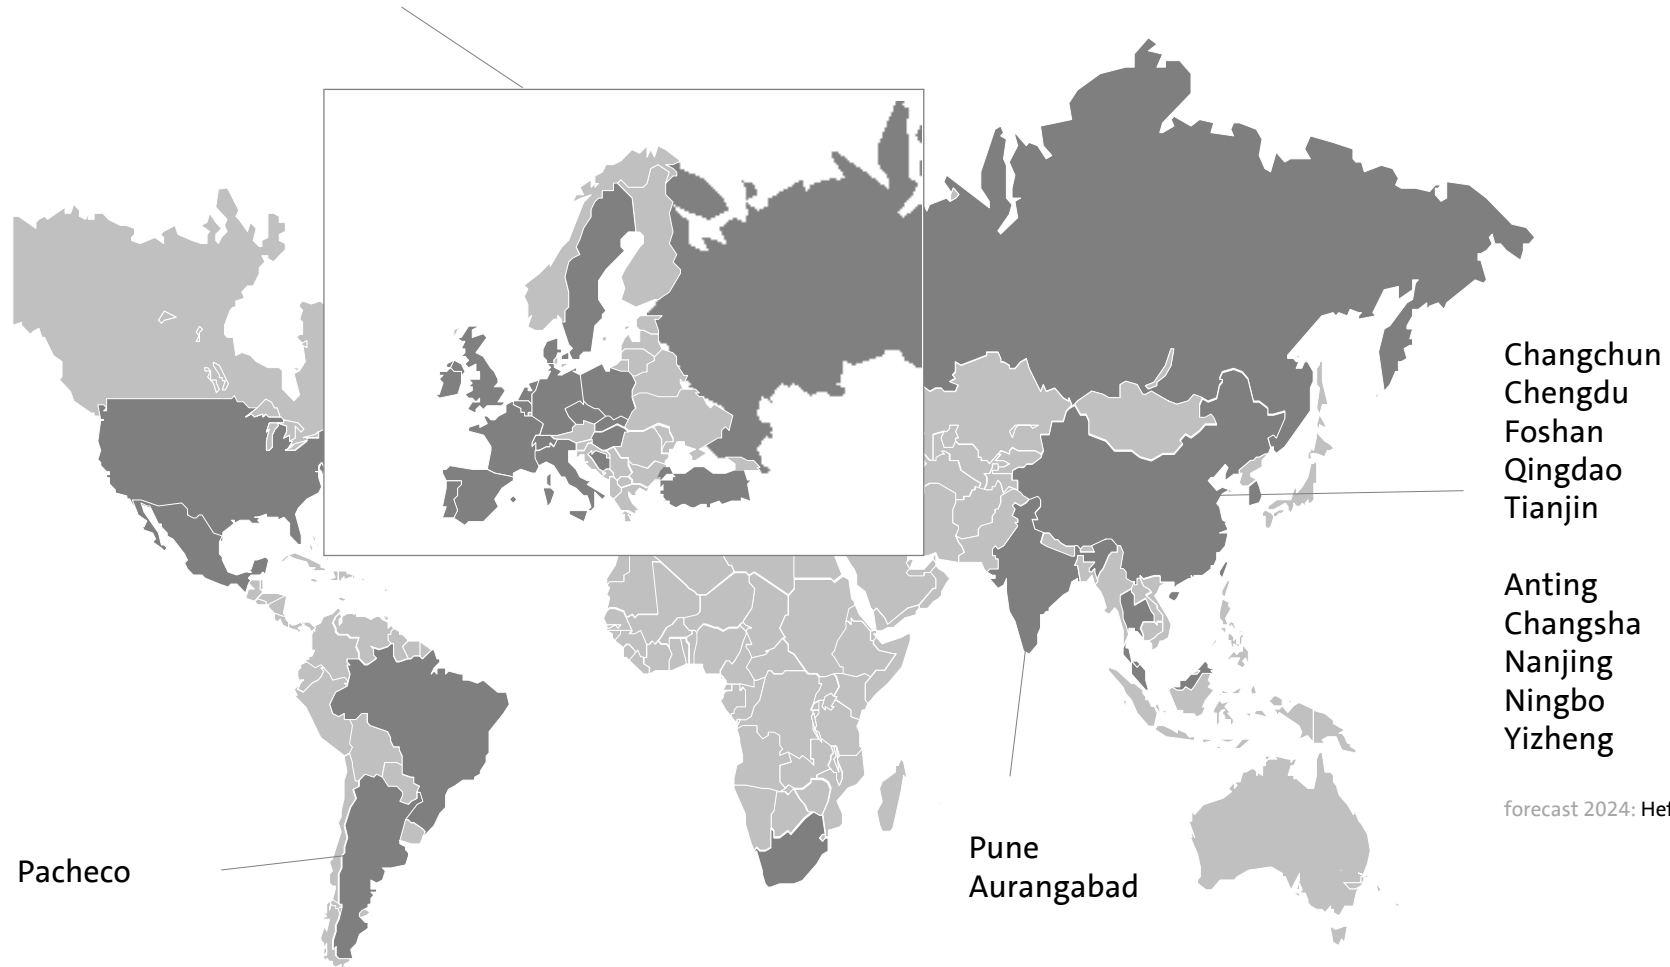

Production Sites of the Volkswagen Group - 20 sides with 'multi-brand production' *

Wolfsburg
Zwickau
Bratislava
Osnabrück

Kvasiny

Martorell

Wrzesnia
forecast 2024: Hanover

forecast 2024: Qyör

* w/(o) Traton, at least 2 products from different brands | further details on the previous pages