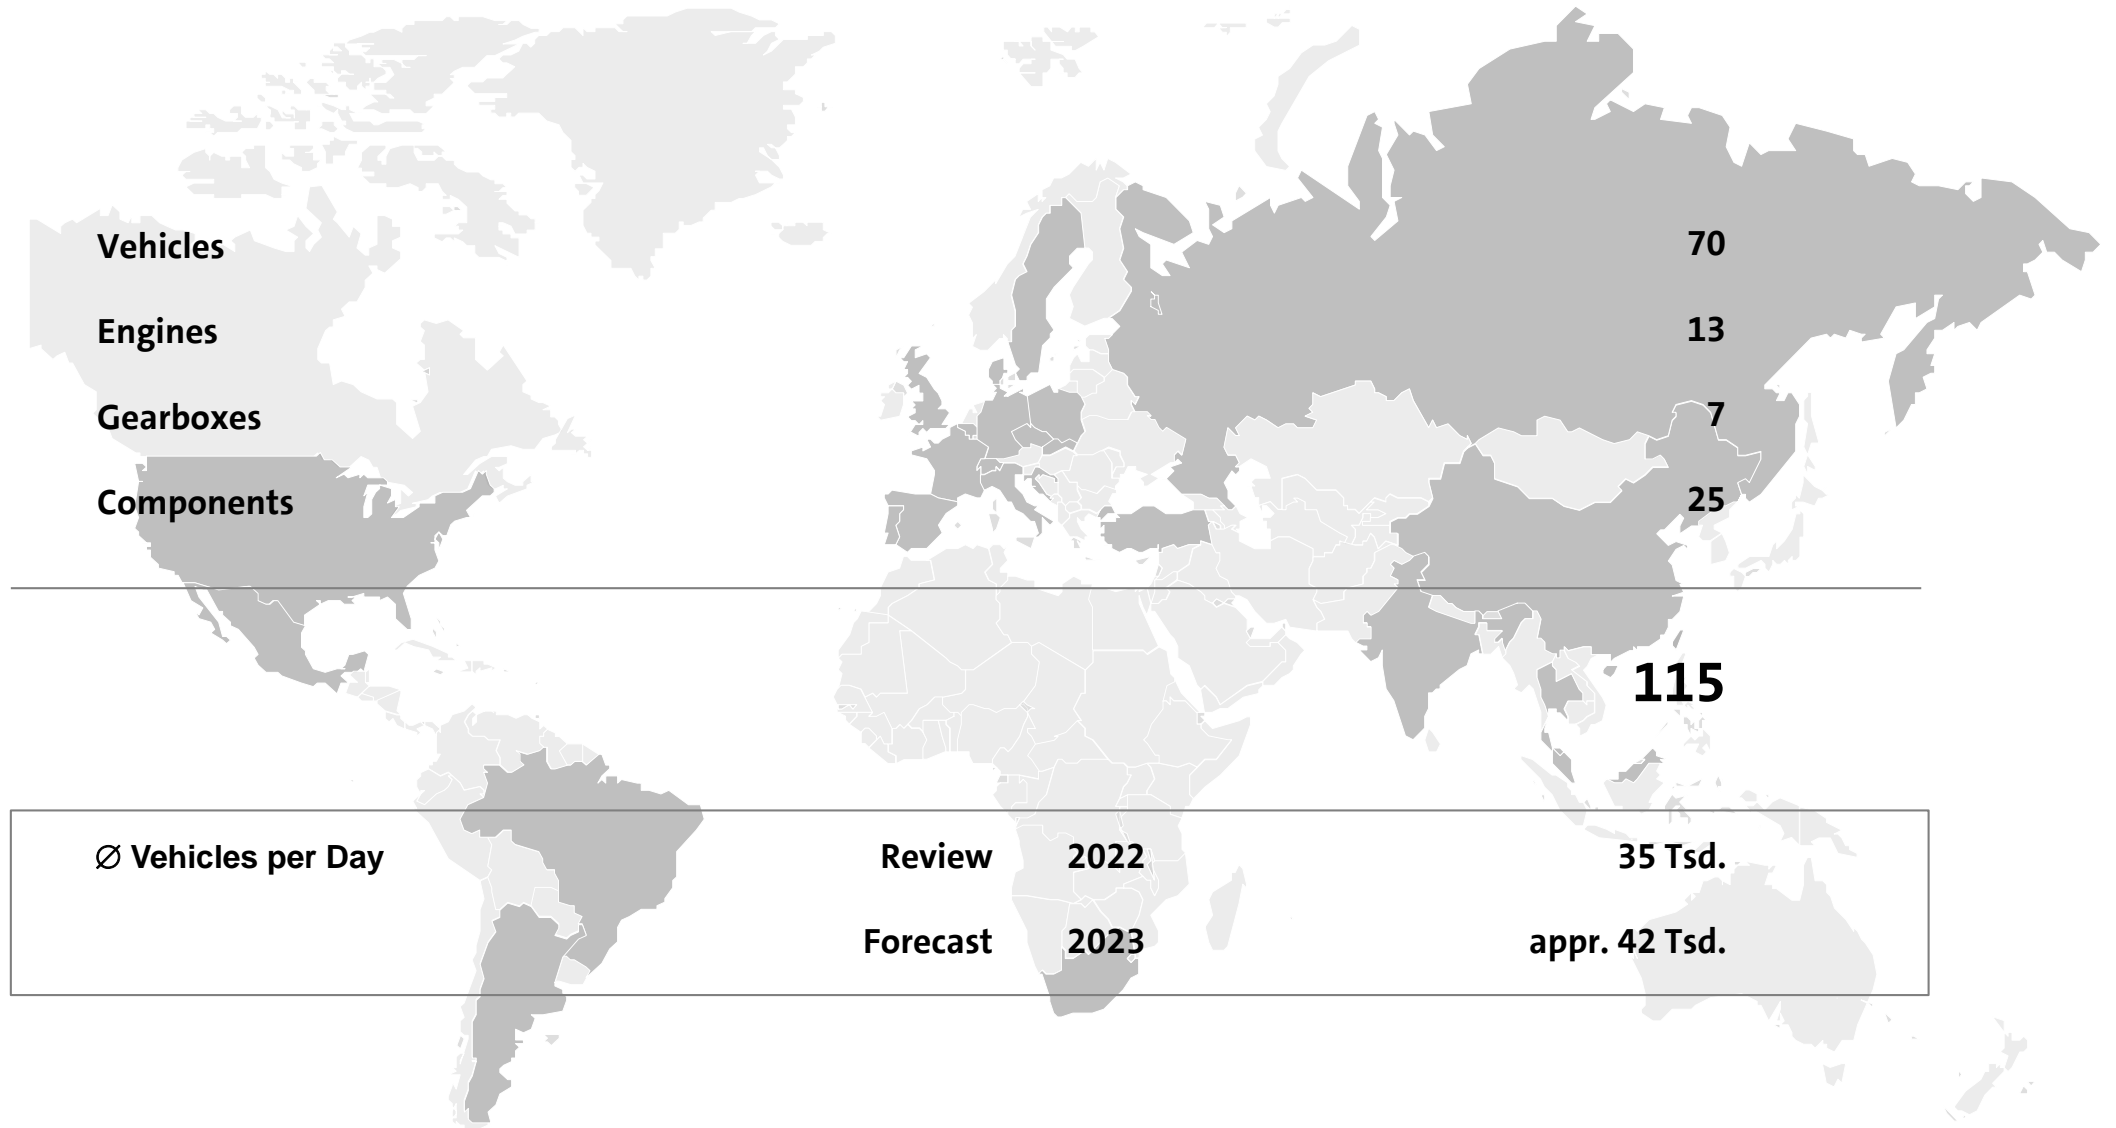

Production Sites of the Volkswagen Group

Edition 2023 Version 3 | siteclassification „vehicles / components“ depends on the main business field | listed vehicles based on the production program for the current year | VW PC: Passenger Cars / VW CV: Commercial Vehicles